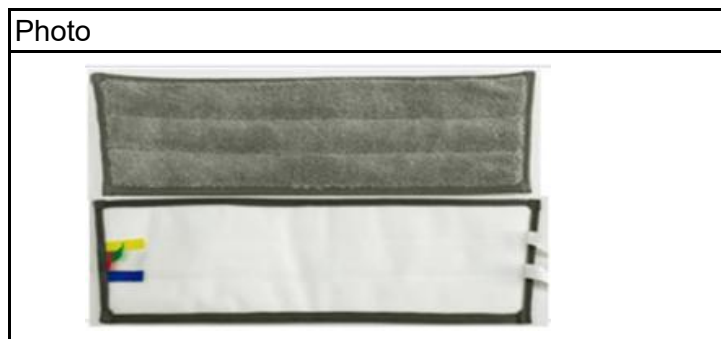

# Datasheet

Date:	2021-2-26
-------	-----------

Name
Clean Power Mop Grå 45 cm

Article Number: 70001
-----------------------

Weight(+/- 10 g) : 100 g
--------------------------

Size:		
	before wash	After wash
External Length	45 cm	44 cm
Internal Length	43 cm	41 cm
External Width	13.5 cm	13.2 cm
Internal Width	12.5 cm	12.2 cm