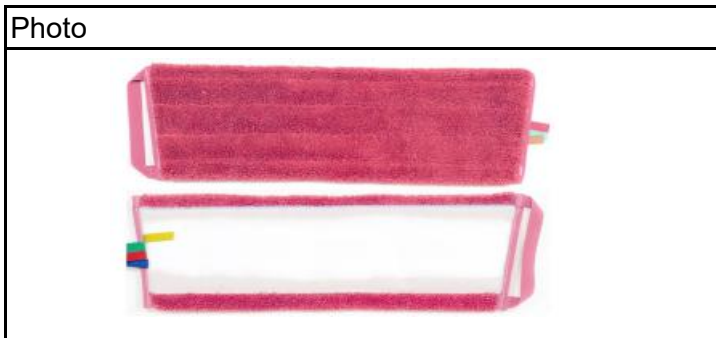

Shrinkage	2%
-----------	----

Basic Fabric	
70 %polyester + 30% polyamide ( microfiber )	
inLayer Fabric	
80 %polyester + 20% polyamide	
Velcro	
100% Polyester	
Edge Bander	100 % Poyester 22mm - blue
Carry hands	100 % Poyester 15mm - blue
Colour Code	4-Colour

# Datasheet

Date:	2021-2-26
-------	-----------

Name
Clean Ultramop Rød 45 cm

Article Number: 70007
-----------------------

Weight(+/- 10 g) : 115 g
--------------------------

Size:		
	before wash	After wash
External Length	46cm	45cm
Internal Length	45 cm	44 cm
External Width	14 cm	13.5 cm
Internal Width	11.5 cm	11 cm

Shrinkage	2%
-----------	----

Basic Fabric	
70 %polyester + 30% polyamide ( microfiber )	
inLayer Fabric	
80 %polyester + 20% polyamide	
Velcro	
100% Polyester	
Edge Bander	100 % Poyester 22mm - red
Carry hands	100 % Poyester 15mm - red
Colour Code	4-Colour

# Datasheet

Date:	2021-2-26
-------	-----------

Name
Quick Sweep Blå Velcro med løkker 45 cm

Article Number: 70009
-----------------------

Weight(+/- 10 g) : 120g
-------------------------

Size:		
	before wash	After wash
External Length	45 cm	44 cm
Internal Length	43 cm	41 cm
External Width	12.5 cm	12cm
Internal Width	11 cm	10.5 cm