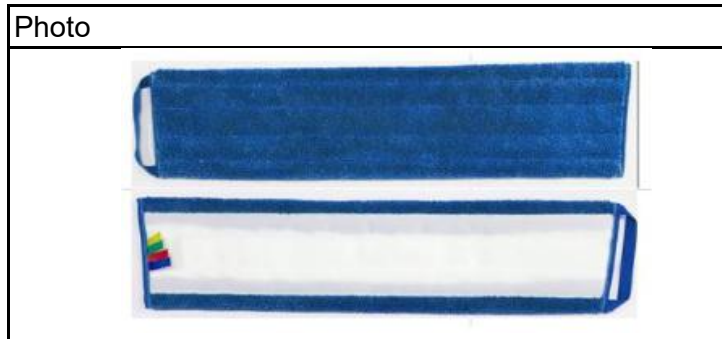

# Datasheet

Date:	2021-2-26
-------	-----------

Name
Clean Ultramop blå 45 cm

Article Number: 70004
-----------------------

Weight(+/- 10 g) : 115 g
--------------------------

Size:		
	before wash	After wash
External Length	46cm	45cm
Internal Length	45 cm	44 cm
External Width	14 cm	13.5 cm
Internal Width	11.5 cm	11 cm

Shrinkage	2%
-----------	----

Basic Fabric	
70 %polyester + 30% polyamide ( microfiber )	
inLayer Fabric	
80 %polyester + 20% polyamide	
Velcro	
100% Polyester	
Edge Bander	100 % Poyester 22mm - blue
Carry hands	100 % Poyester 15mm - blue
Colour Code	4-Colour

# Datasheet

Date:	2021-2-26
-------	-----------

Name
Clean Ultramop Rød 45 cm

Article Number: 70007
-----------------------

Weight(+/- 10 g) : 115 g
--------------------------

Size:		
	before wash	After wash
External Length	46cm	45cm
Internal Length	45 cm	44 cm
External Width	14 cm	13.5 cm
Internal Width	11.5 cm	11 cm

# Datasheet

Date:	2021-2-26
-------	-----------

Name
Quick Sweep Blå Velcro med løkker 45 cm

Article Number: 70009
-----------------------

Weight(+/- 10 g) : 120g
-------------------------

Size:		
	before wash	After wash
External Length	45 cm	44 cm
Internal Length	43 cm	41 cm
External Width	12.5 cm	12cm
Internal Width	11 cm	10.5 cm