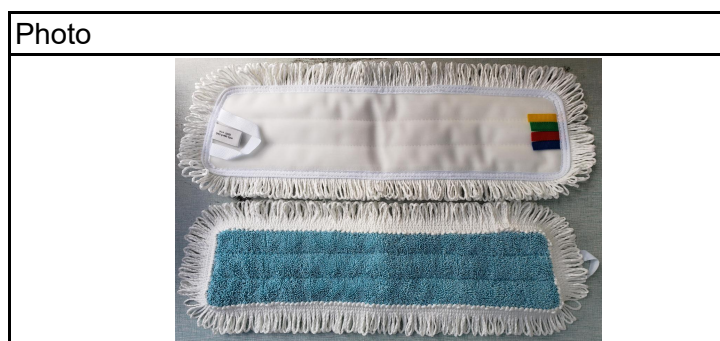

Shrinkage	2%
-----------	----

Basic Fabric	
70 %polyester + 30% polyamide ( microfiber )	
inLayer Fabric	
80 %polyester + 20% polyamide	
Velcro	
100% Polyester	
Edge Bander	100 % Poyester 22mm - red
Carry hands	100 % Poyester 15mm - red
Colour Code	4-Colour

# Datasheet

Date:	2021-2-26
-------	-----------

Name
Quick Sweep Blå Velcro med løkker 45 cm

Article Number: 70009
-----------------------

Weight(+/- 10 g) : 120g
-------------------------

Size:		
	before wash	After wash
External Length	45 cm	44 cm
Internal Length	43 cm	41 cm
External Width	12.5 cm	12cm
Internal Width	11 cm	10.5 cm